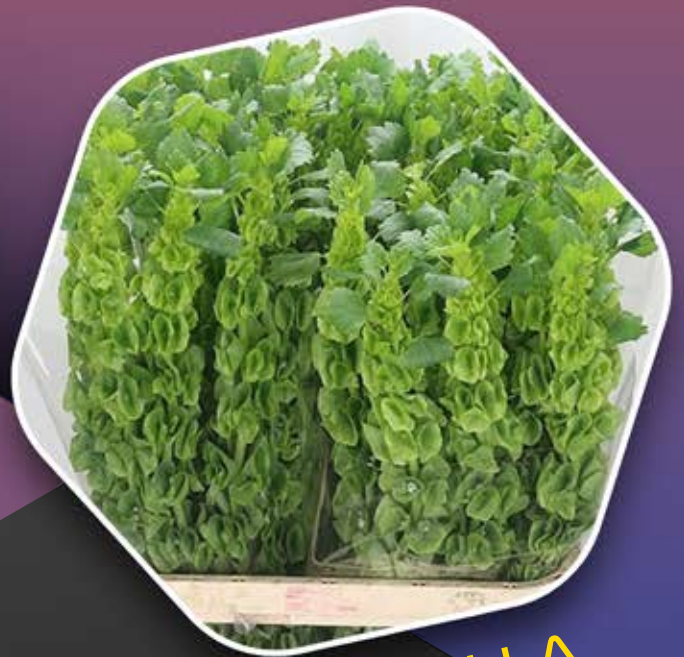

MOLUCCELLA

GET IN TOUCH!

+254 741 122 027

sales@vepilogistics.com
www.vepilogistics.com