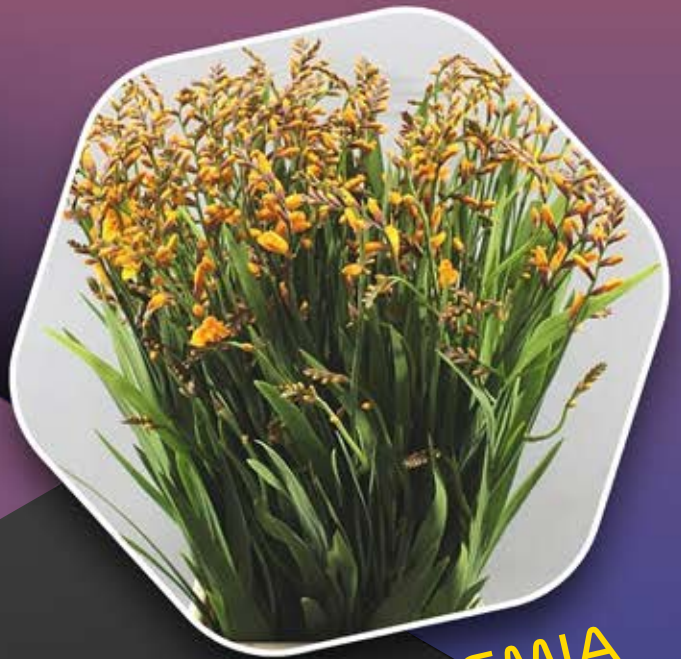

DIANTHUS KIVI MELLOW

SUN FLOWER

CROCOSMIA

GET IN TOUCH!

+254 741 122 027

sales@vepilogistics.com
www.vepilogistics.com

LIMONIUM CHINA SUMMER

LIMONIUM CHINA WHITE